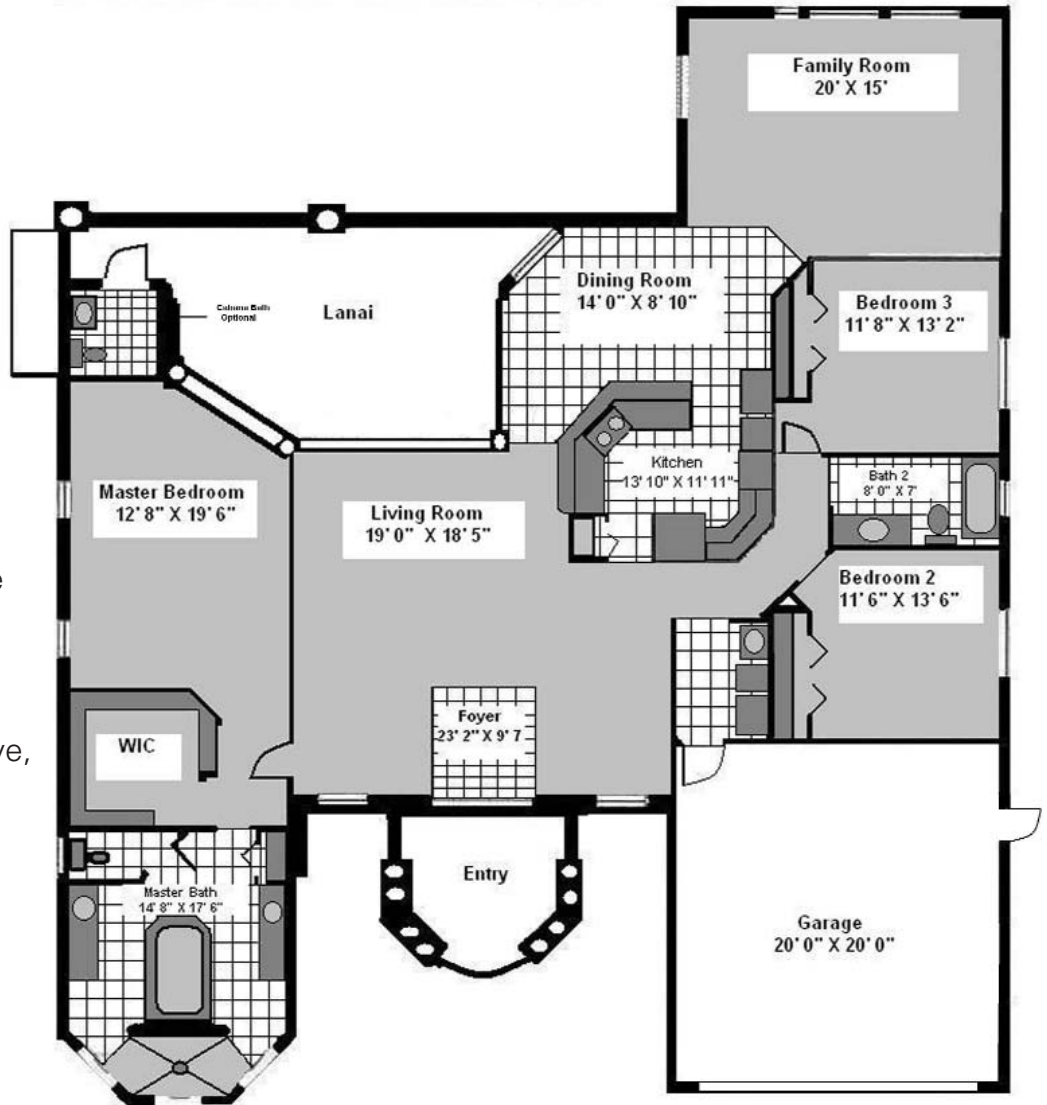

The Tortuga

Actual home - options shown

www.IE-Florida.com

More Than You Expect.

The Tortuga

3 Bedrooms
2 Bathrooms

Living: 2411 sqft
Entry: 165 sqft
Lanai: 395 sqft
Garage: 480 sqft
Total: 3411 sqft

- ~ Name brand appliance package – Glass top electric range, refrigerator, dishwasher, microwave, washer and dryer
- ~ European style cabinetry with recessed panel doors
- ~ Energy efficiency package
- ~ High ceilings

All dimensions are approximate
Conceptual drawing