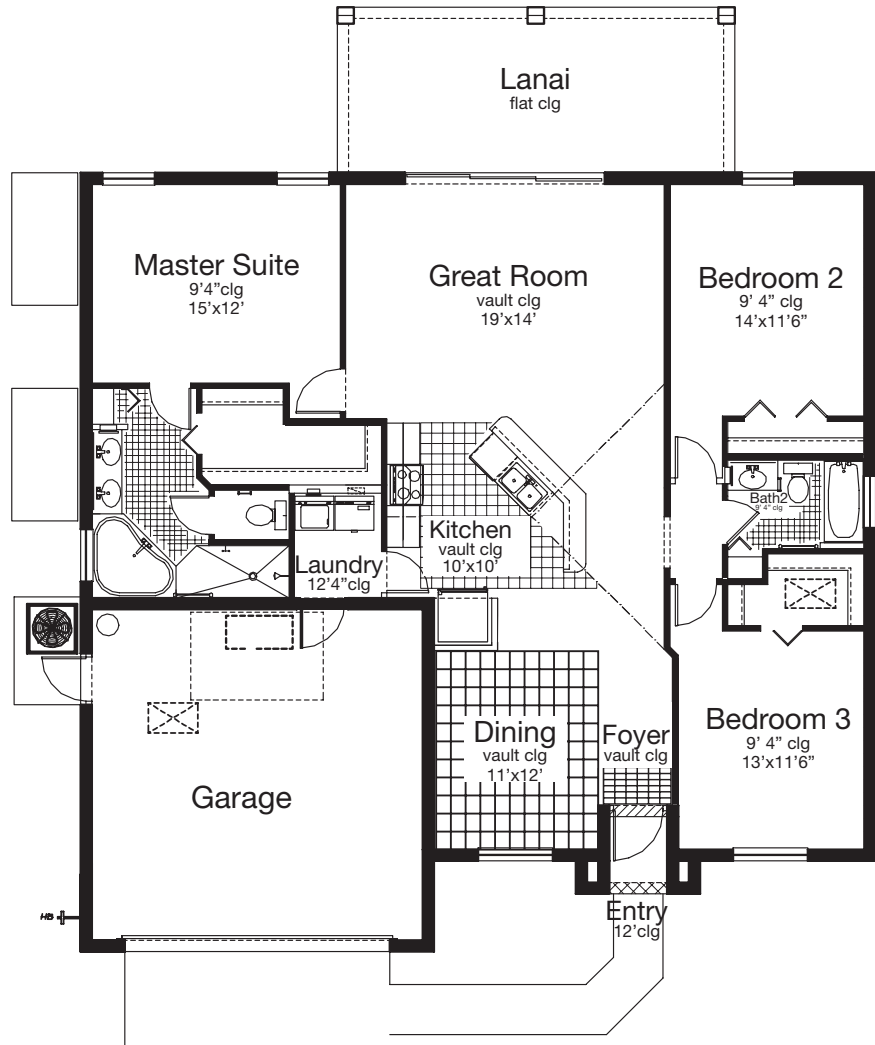

The Dutchess

Actual home - options shown

www.IE-Florida.com

More Than You Expect.

The Dutchess

3 Bedrooms
2 Bathrooms

Living: 1678 sqft
Entry: 10 sqft
Lanai: 240 sqft
Garage: 427 sqft
Total: 2355 sqft

May 2006

All dimensions are approximate
Conceptual drawing