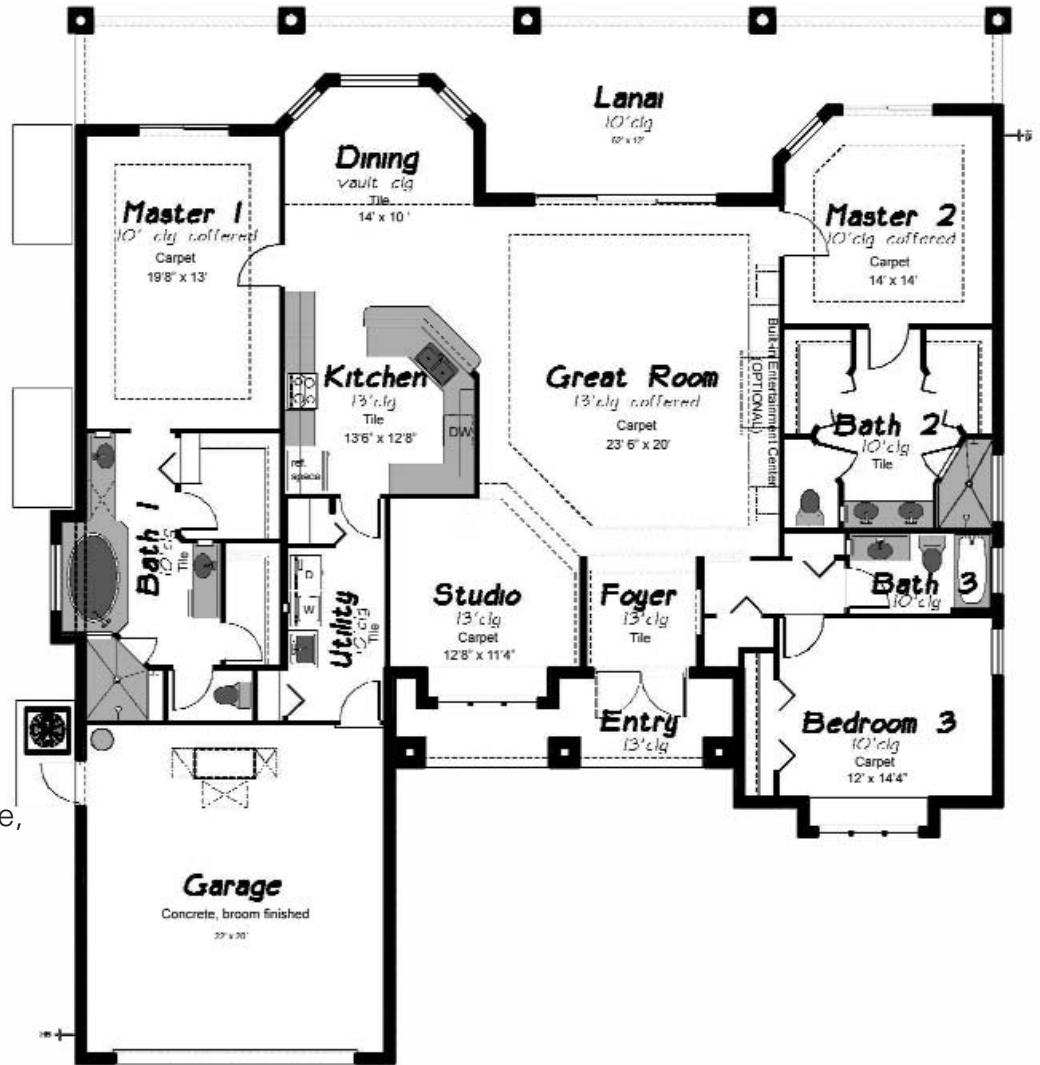

# More Than You Expect.

## The Savannah

3 Bedrooms  
3 Bathrooms

Living: 2531 sqft  
Entry: 118 sqft  
Lanai: 494 sqft  
Garage: 485 sqft  
Total: 3628 sqft

- ~ Name brand appliance package – Glass top electric range, refrigerator, dishwasher, microwave, washer and dryer
- ~ European style cabinetry with recessed panel doors
- ~ Energy efficiency package
- ~ High ceilings