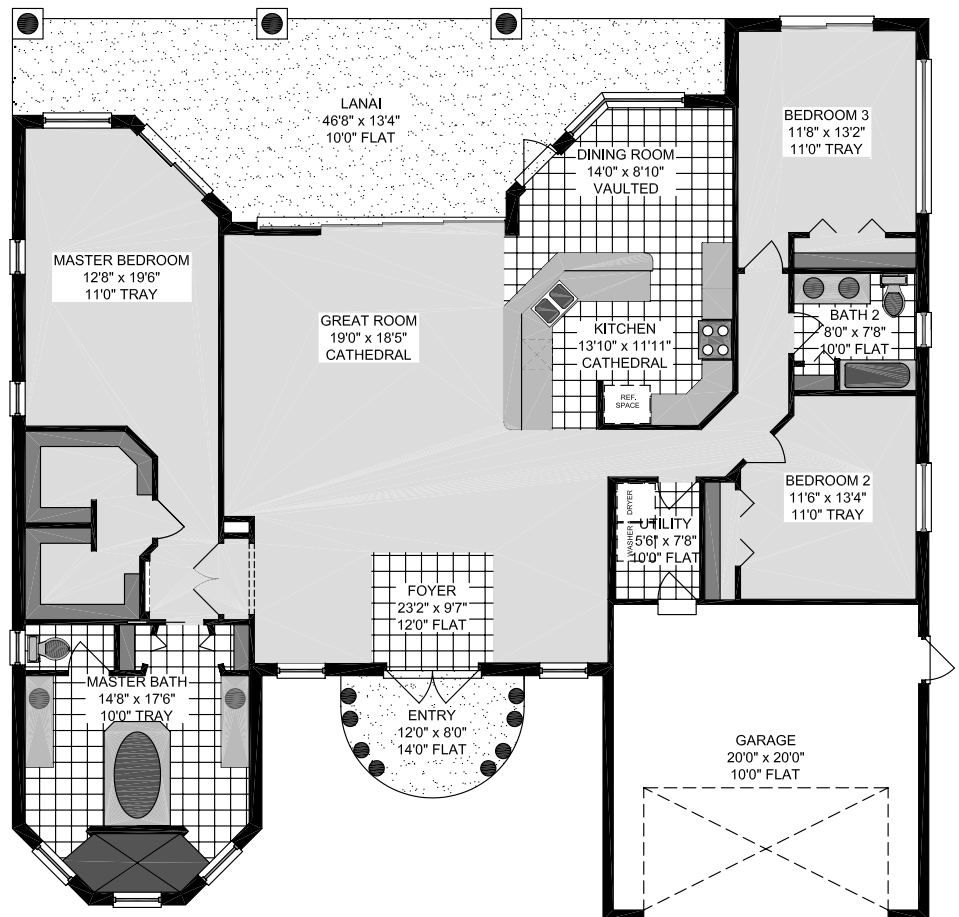

The Sanibel

Actual home - options shown

www.IE-Florida.com

More Than You Expect.

The Sanibel

3 Bedrooms
2 Bathrooms

Living: 2 240 sqft
Entry: 66 sqft
Lanai: 445 sqft
Garage: 436 sqft
Total: 3 187 sqft

- ~ Name brand appliance package – Glass top electric range, refrigerator, dishwasher, microwave, washer and dryer
- ~ European style cabinetry with recessed panel doors
- ~ Energy efficiency package
- ~ High ceilings

All dimensions are approximate
Conceptual drawing