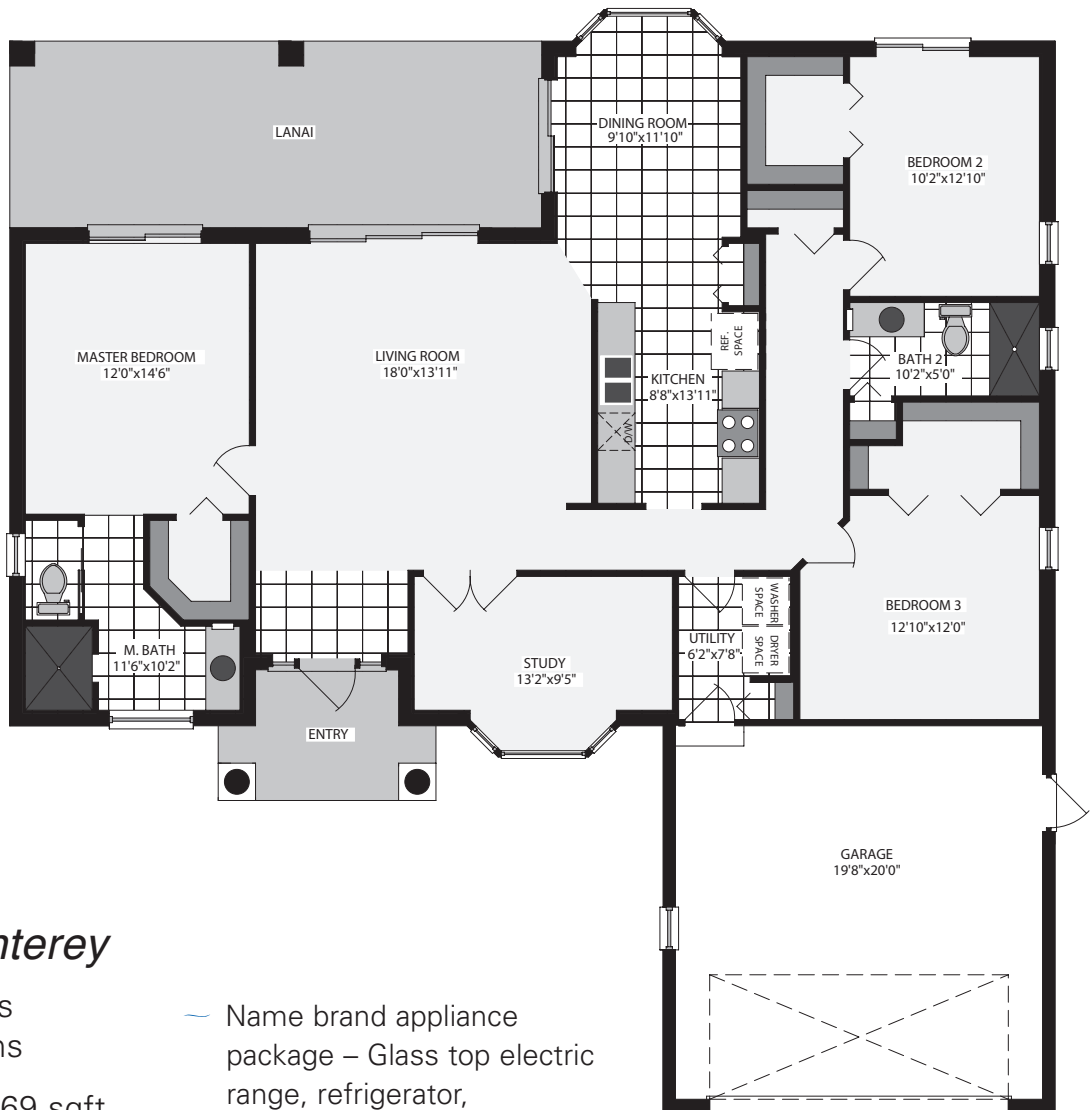

The Monterey

Actual home - options shown

www.IE-Florida.com

More Than You Expect.

October 2005

The Monterey

3 Bedrooms
2 Bathrooms

Living: 1 769 sqft
Entry: 70 sqft
Lanai: 285 sqft
Garage: 434 sqft
Total: 2 558 sqft

All dimensions are approximate
Conceptual drawing