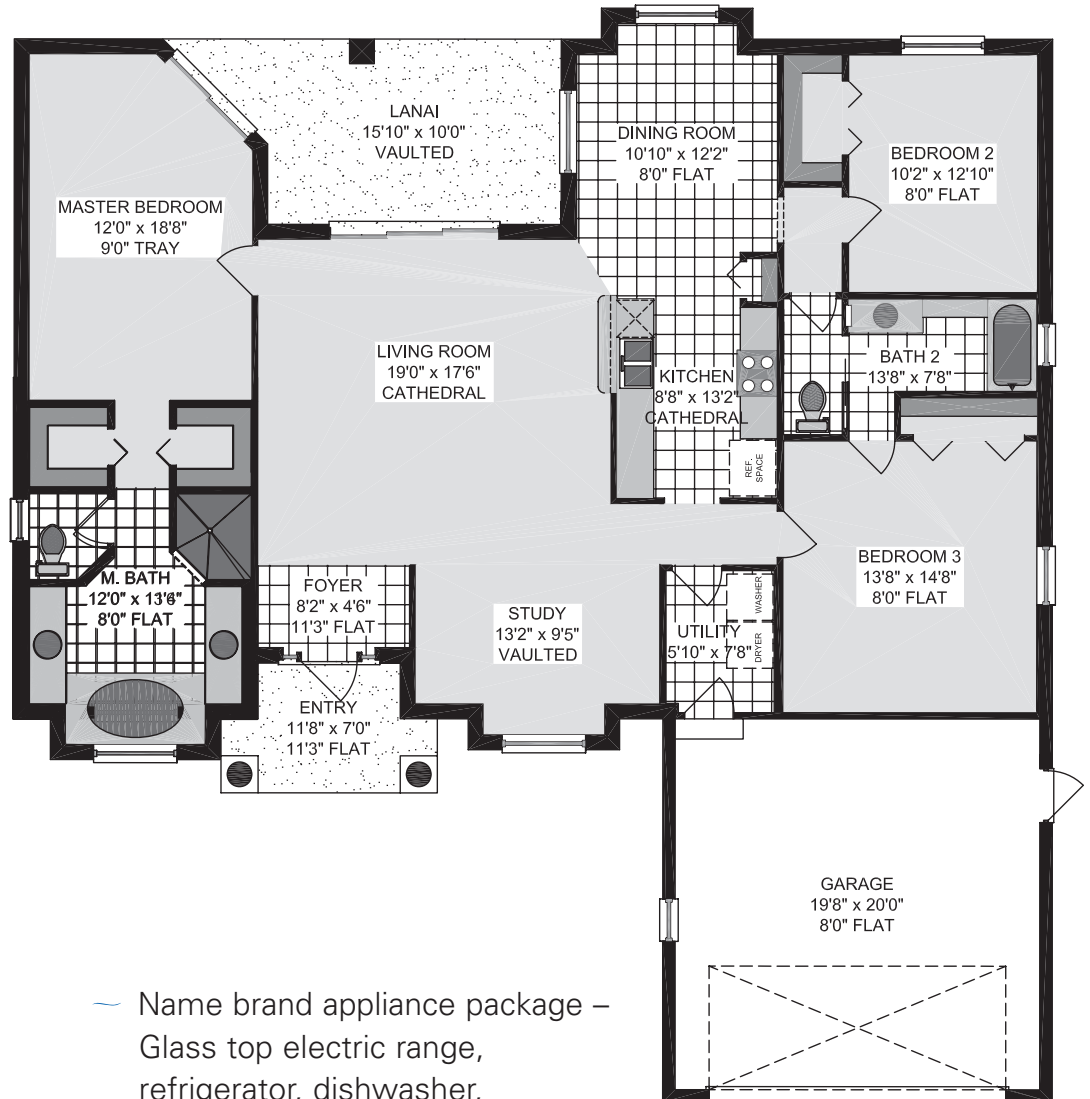

The Costa

Actual home - options shown

www.IE-Florida.com

More Than You Expect.

The Costa

3 Bedrooms
2 Bathrooms

Living: 1880 sqft
Entry: 70 sqft
Lanai: 174 sqft
Garage: 437 sqft
Total: 2561 sqft

- Name brand appliance package – Glass top electric range, refrigerator, dishwasher, microwave, washer and dryer
- European style cabinetry with recessed panel doors
- Energy efficiency package

All dimensions are approximate
Conceptual drawing