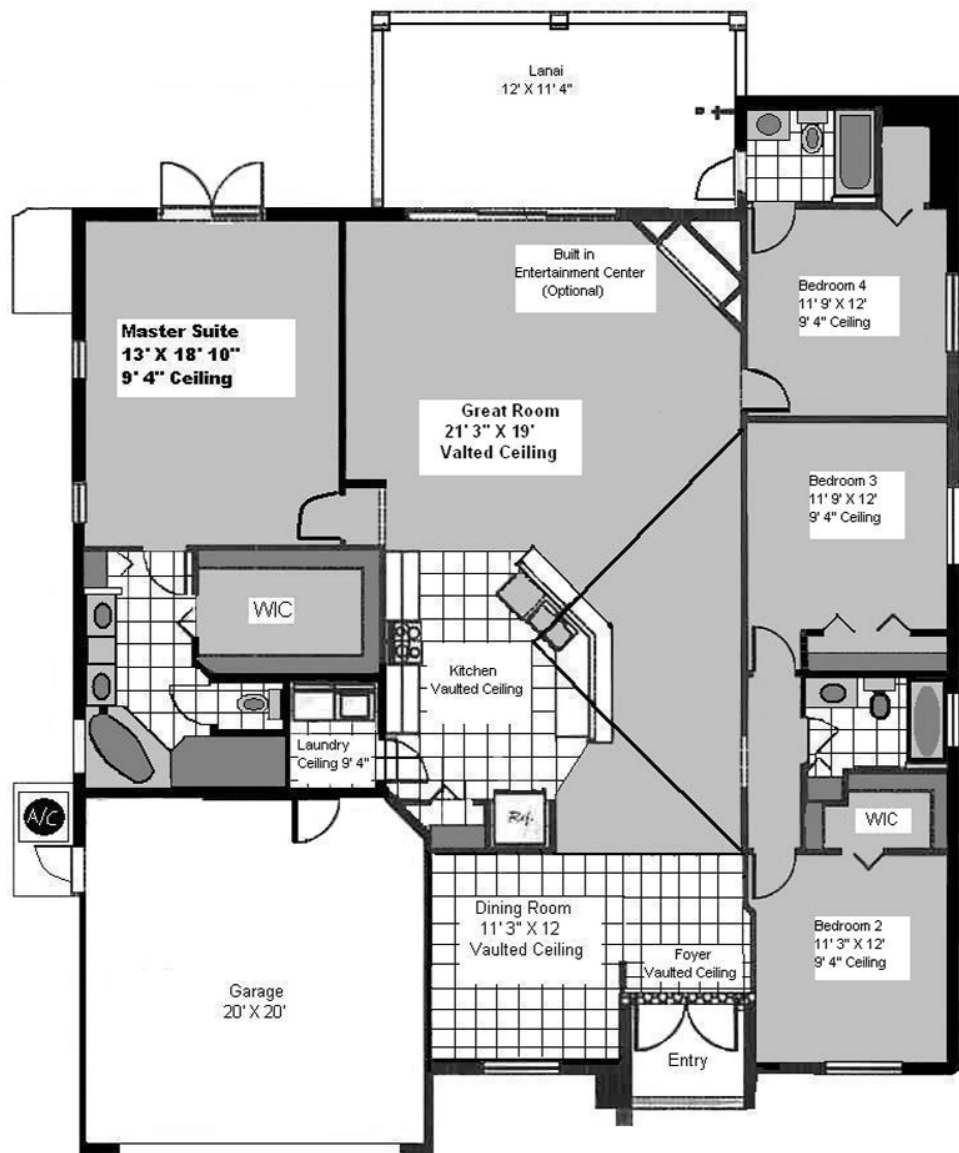

The Captiva

Actual home - options shown

www.IE-Florida.com

More Than You Expect.

The Captiva

4 Bedrooms

3 Bathrooms

Living: 2331 sqft

Entry: 47 sqft

Lanai: 245 sqft

Garage: 427 sqft

Total: 3050 sqft

October 2005

All Our Homes Are:

- ~ Name brand appliance package – Glass top electric range, refrigerator, dishwasher, microwave, washer and dryer
- ~ European style cabinetry with recessed panel doors
- ~ Energy efficiency package

All dimensions are approximate
Conceptual drawing